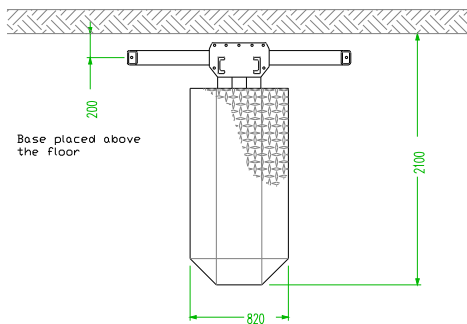

The platform is reversible and it's possible to go on the platform with the car from the right to the left and viceverse.

DUO BOX Mod. MCL